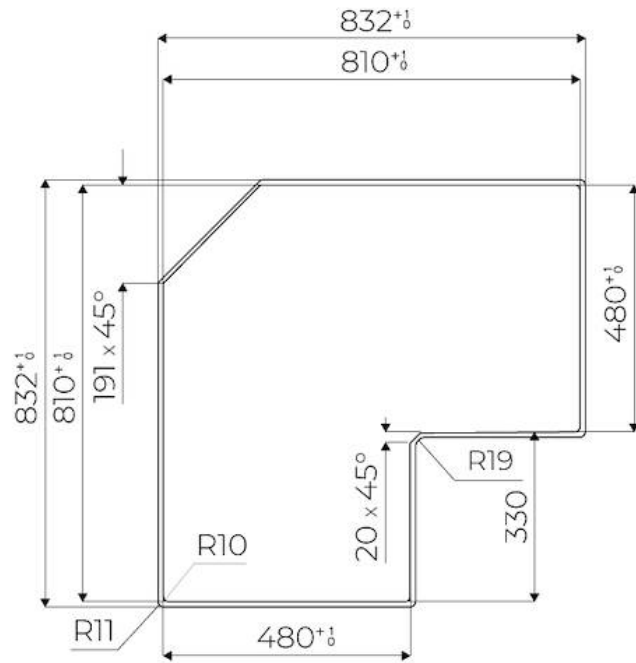

Material Ceramic glass

Thickness 4 mm

Supply 230 - 380 V (50/60 Hz)

Full description Quadra Modular Composition - 3 fields - black

Heating element Three zones

Built-in hole [View technical data sheet](#)

Notes:	Connection box included
Total power	6.700 W
Left	2.300 (3.000)* W
Centre	2.300 (3.000)* W
Right	1.100 (1.400)* W
Power settings	9 power settings per zone + Powerboost
Safety	Safety equipment
Type	Induction Hob
Type of commands	Touch Control
Notes:	* Powerboost

TECHNICAL DATA

FTS - cut out

FT - cut out

RECOMMENDED PAIRINGS

**SUPPORT DE PRISE VERSO
COPPER**
A000 A18