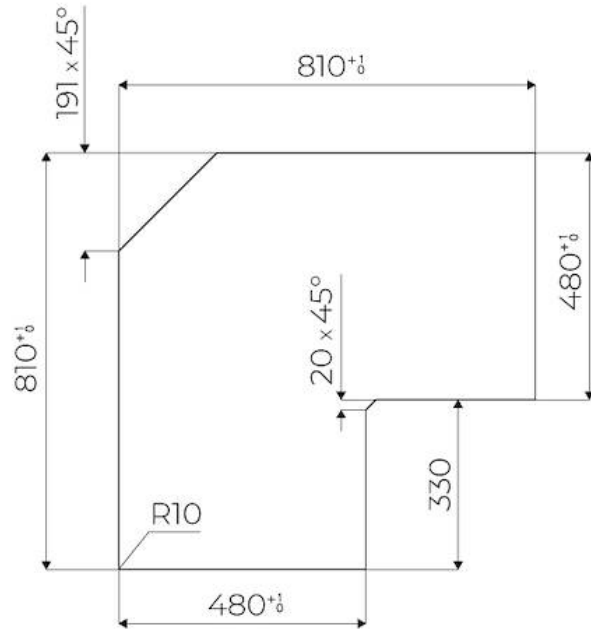

Material Ceramic glass

Thickness 4 mm

Supply 230 - 380 V (50/60 Hz)

Full description Quadra Modular Composition - 3 fields - black

Heating element Three zones

Built-in hole [View technical data sheet](#)

Notes:	Connection box included
Total power	6.700 W
Left	2.300 (3.000)* W
Centre	2.300 (3.000)* W
Right	1.100 (1.400)* W
Power settings	9 power settings per zone + Powerboost
Safety	Safety equipment
Type	Induction Hob
Type of commands	Touch Control
Notes:	* Powerboost

TECHNICAL DATA

FTS - cut out

FT - cut out

RECOMMENDED PAIRINGS

**SUPPORT DE PRISE VERSO
COPPER**
A000 A18